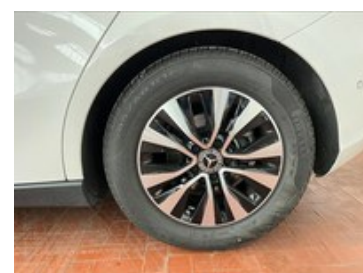

# Mercedes Classe A

180 d advanced speedshift dct amg 8g

**29.500 €**  
~~40.067 €~~